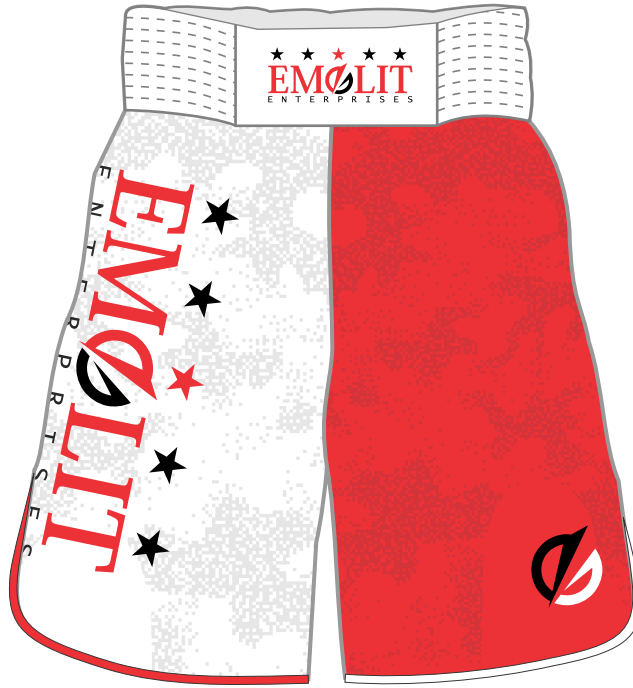

**Punching Bag  
 EBG-5540**

Material : Genuine Leather  
 Sizes : 90cmx35cm, 100cmx35cm, 120x35cm,  
 150x35cm, 170cmx35cm, 180cmx35cm  
 Colours : White

Boxing Short  
 EBG-5523

Material : Satin Polyester  
 Size : S, M, L, XL,  
 Colours : Black, Golden, White

01

02

Boxing Short  
 EBG-5524

Material : Satin Polyester( Sublimated)  
 Size : S, M, L, XL,  
 Colours : Black, white, Red

01

02

**Boxing Short  
 EBG-5525**

Material : Satin Polyester (Sublimated)  
 Size : S, M, L, XL,  
 Colours : White, Red, Black

01

02

**Boxing Short  
 EBG-5526**

Material : Satin Polyester  
 Size : S, M, L, XL,  
 Colours : Blue, White

01

02

**Boxing Shirt  
 EBG-5519**

Material : 100% Cotton  
 Size : S, M, L, XL,  
 Colours : White, Red, Black