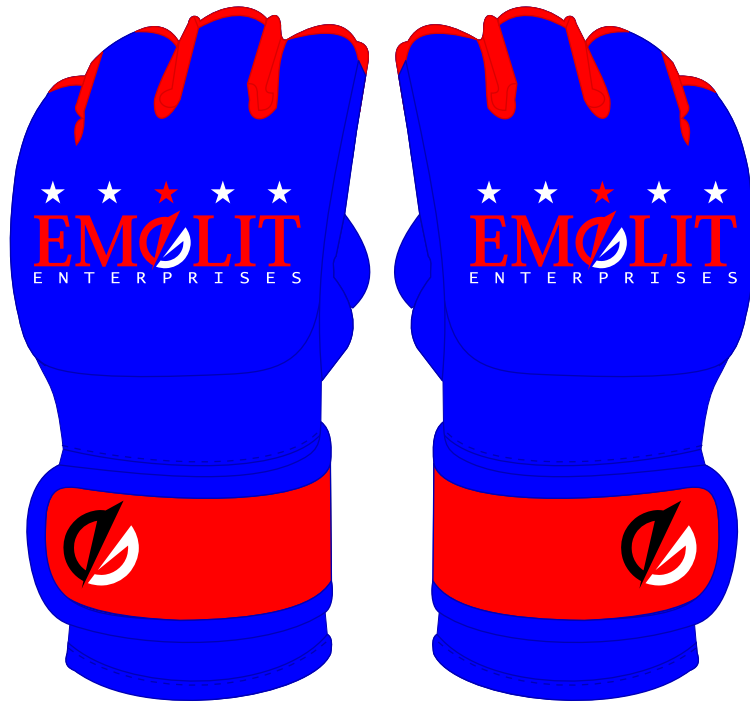

01

02

MMA Gloves  
 EBG-5517

Material : Cowhide Leather  
 Size : S, M, L, XL,  
 Colours : Black, White, Red

01

02

MMA Gloves  
 EBG-5518

Material : Cowhide Leather  
 Size : S, M, L, XL,  
 Colours : Black, White, Blue