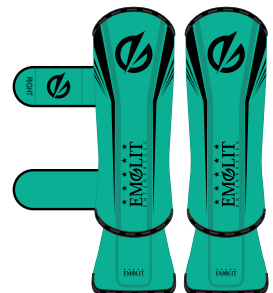

01

02

Shin Instep  
 EBG-5533

Material : Neoprene (Sublimated)  
 Size : S, M, L, XL,  
 Colours : Black, Red, white

01

02

Shin Instep  
 EBG-5534

Material : Neoprene (Sublimated)  
 Size : S, M, L, XL,  
 Colours : Red, Yellow, White

01

02

Shin Instep  
 EBG-5535

Material : Artificial Leather  
 Size : S, M, L, XL,  
 Colours : Black, Green, White

01

02

Shin Instep  
 EBG-5536

Material : Artificial Leather  
 Size : S, M, L, XL,  
 Colours : Yellow, Black

01

02

Focus Mitt  
 EBG-5537

Material : Artificial Leather  
 Size : S, M, L, XL,  
 Colours : White, Green, Yellow

01

02

01

02

Focus Mitt  
 EBG-5538

Material : Artificial Leather  
 Size : S, M, L, XL,  
 Colours : Black, Red, White

**Kick Pad  
EBG-5541**

Material : Artificial Leather  
Size : Standard  
Colours : Black, Red, White